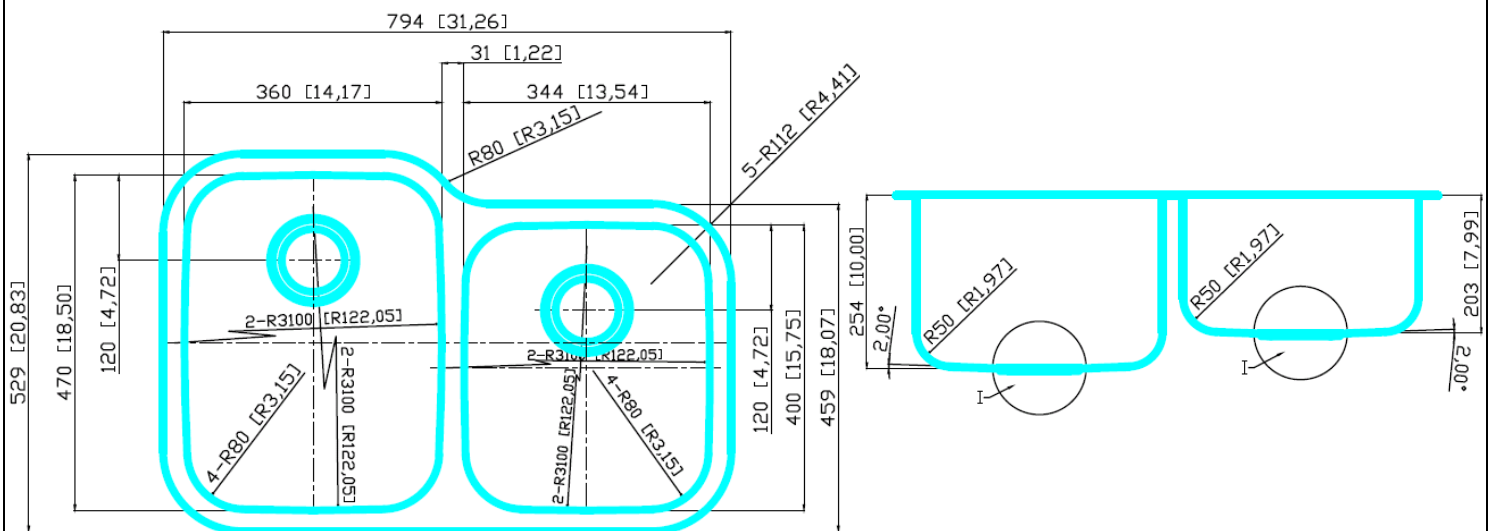

AMERISINK

DELUXE

UNDERMOUNT STAINLESS STEEL SINK

AS108

Features

- 31.26" x 20.83" x 10"/8"
- 18 gauge, 304 stainless steel
- Undermount sink
- Easy-to-clean, brushed finish
- Spray insulated undercoating & sound pads
- Includes template & installation hardware
- Limited lifetime warranty
- Reverse model available, AS108L

OPTIONAL ACCESSORY:

BG 108B Bottom Grids for Larger Bowl
BG 108S Bottom Grids for Smaller Bowl

CODES:

ASME A112.19.3/CSA B45.4, cUPC

Product Diagram

1-877-500-SINK (7465)

WEST COAST WAREHOUSE: 510-667-9998  EAST COAST WAREHOUSE: 404-691-5088