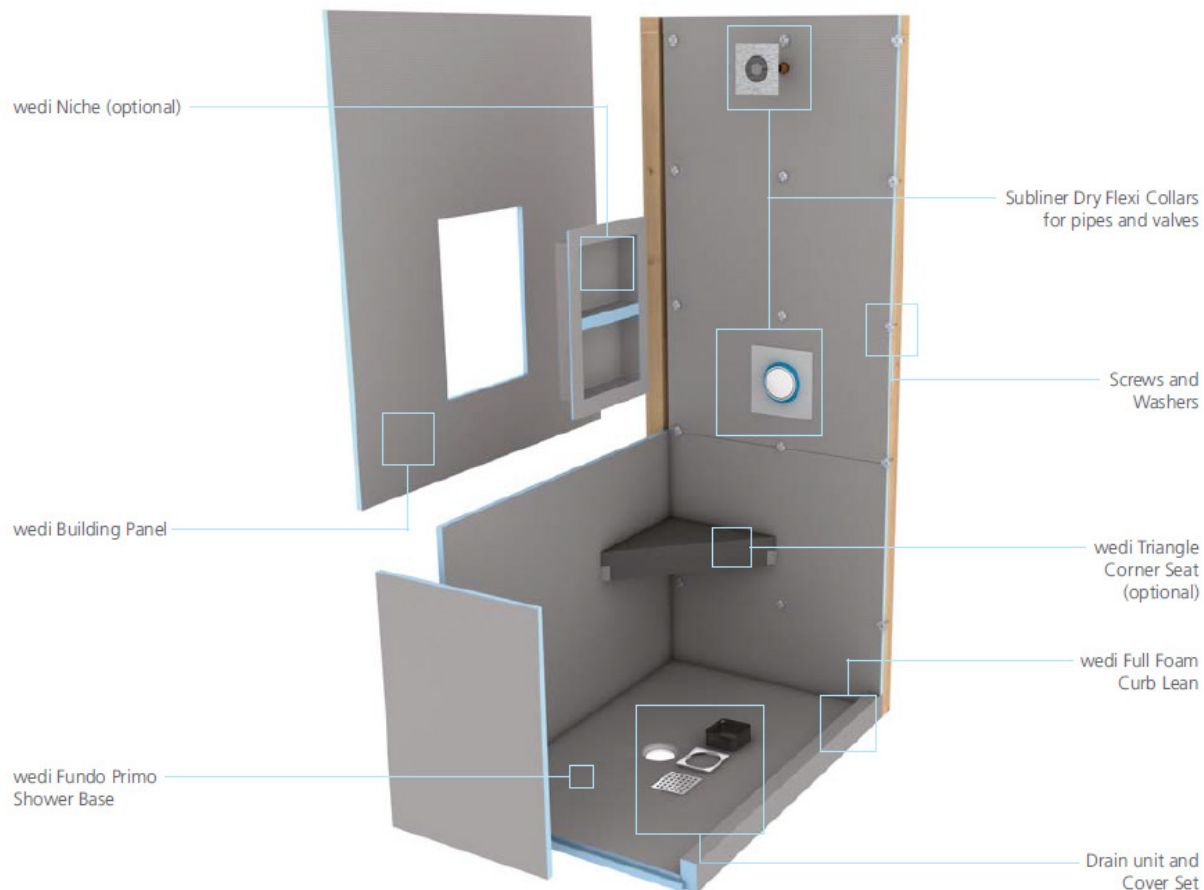

Added Value: 2017 Updates and Changes wedi Fundo Primo Shower Kit

wedi is excited to announce some additions and changes to our Fundo Primo Shower Kits. Starting in 2017, we have added the wedi Mixing Valve Flexi Collar and wedi Flex Collar to all Primo Kits which allows you to have all materials for a complete waterproof shower installation. Additionally, we have updated the kit with the wedi Full Foam Curb Lean, which is gaining popularity in shower design.

All products needed to build a wedi shower are included and provide a single manufacturer warranty. Safe transportation in one box, easy estimating of product quantities needed.

- Fundo Primo Shower Base
- wedi Drain Assembly and Standard Cover Plate
- 3' x 5' x 1/2" wedi Building Panel (3 walls, 80" high)
- wedi Full Foam Curb Lean
- wedi Washers with Tabs
- wedi 1 5/8" Non-Rust Screws
- wedi Joint Sealant
- wedi Subliner Dry Flexi Collars
- wedi Corner Putty Knife