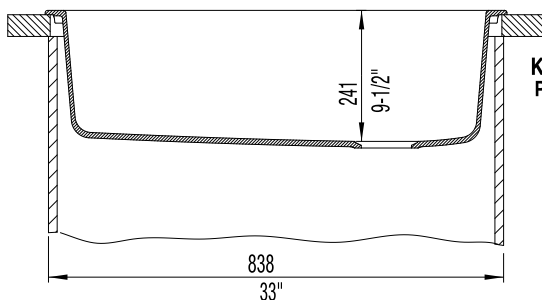

**Versatile dual deck design can be installed as a drop-in or undermount.**

**FEATURES**

- Required outside cabinet: 33" (drop-in), 36" (undermount)
- 80% solid granite
- Heat resistant up to 536°F
- Unsurpassed cleanability backed by industry leading 7 patents!
- Resistant to scratches, stains and all household acids and alkali solutions
- Template provided
- Undermount clips NOT included
- 1/2" deck thickness
- Limited lifetime warranty

**JOB INFORMATION**

Job Name: \_\_\_\_\_

Contact: \_\_\_\_\_

Date Specified: \_\_\_\_\_

Specifier: \_\_\_\_\_

Contractor: \_\_\_\_\_

Model 440194 shown

**NOMINAL DIMENSIONS**

OVERALL	CUTOUT SIZE	BOWL DEPTH	DRAIN DIAMETER
33-1/2" x 22"	Refer to supplied template.	9-1/2"	3-1/2"

DXF cutout templates (Undermount and Drop-In versions) available on our website

**KNOCKOUT HOLE LOCATIONS**  
 Pre-drilled for single-hole faucet.