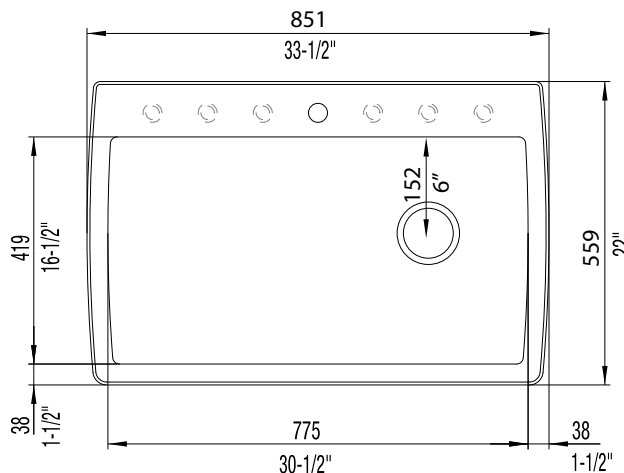

**JOB INFORMATION**

Job Name: \_\_\_\_\_

Contact: \_\_\_\_\_

Date Specified: \_\_\_\_\_

Specifier: \_\_\_\_\_

Contractor: \_\_\_\_\_

Model 440194 shown

**NOMINAL DIMENSIONS**

OVERALL	CUTOUT SIZE	BOWL DEPTH	DRAIN DIAMETER
33-1/2" x 22"	Refer to supplied template.	9-1/2"	3-1/2"

DXF cutout templates (Undermount and Drop-In versions) available on our website

**KNOCKOUT HOLE LOCATIONS**  
 Pre-drilled for single-hole faucet.