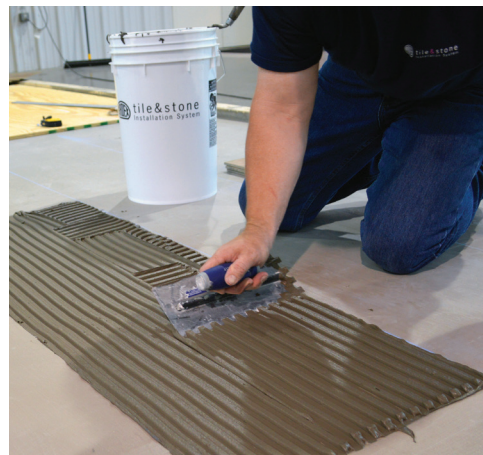

ARDEX X 7 R™

Rapid Set, Flexible Tile and Stone Mortar

Multi-purpose, tile and stone mortar especially formulated with enhanced properties of adhesion and flexibility. Walk on or grout in just three hours. For use on porcelain, quarry, ceramic, mosaic and most natural stone tiles.

Key Features

- Available in Gray or White
- For interior and exterior applications; floors and walls
- Excellent sag resistance
- Very easy to mix and apply
- Use over in-floor heating systems
- For use in wet areas, including showers and swimming pools

Installation

- Package: 40 lb. (18 kg) 20 lb. (9 kg) bags
- Coverage: 1/4" x 1/4" x 1/4" Sq. Notch Trowel 85 sq. ft (7.9 sq. m)
- Open Time: 20 minutes
- Pot Life: 30 - 40 minutes
- Working Time: 20 minutes
- Time to Grout: 3 hours

Performance

- VOC: 0

SystemOne™

Visit www.youtube.com/ARDEX101 to watch ARDEX Americas product videos.

For easy-to-use ARDEX Product Calculators and Product Information On the Go, download the ARDEX App at the iTunes Store or Google Play.

ARDEX MORTARS

888-512-7339

+1-724-203-5000

www.ardexamericas.com

AF 389 09/16