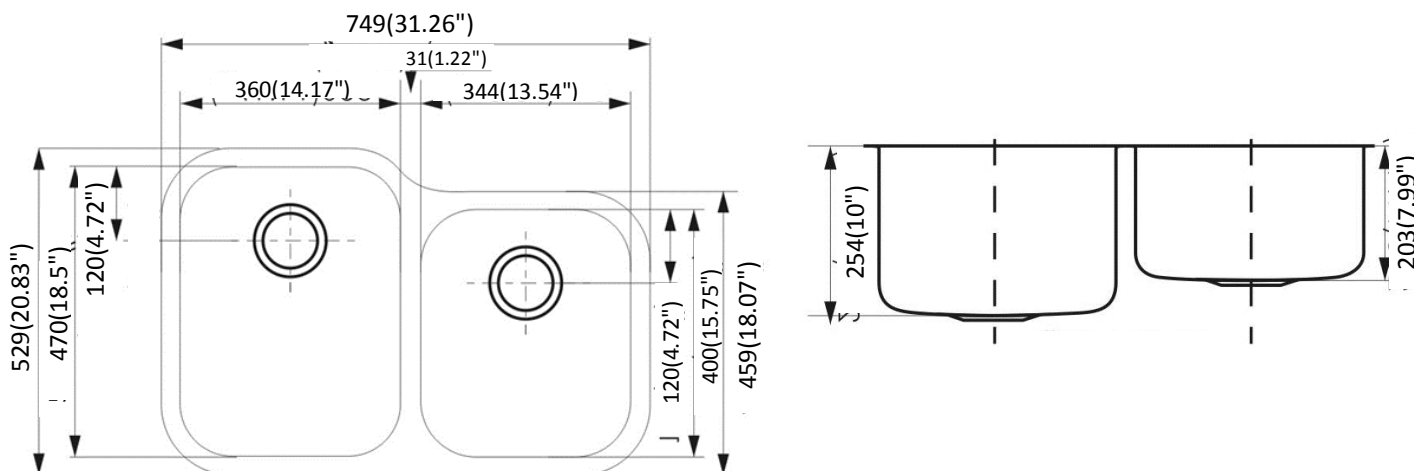

AMERISINK

DELUXE

UNDERMOUNT STAINLESS STEEL SINK

AS108

Features

- 31" x 21" x 10"/8"
- 18 gauge, 304 stainless steel
- Undermount sink
- Easy-to-clean, brushed finish
- Spray insulated undercoating & sound pads
- Includes template & installation hardware
- Limited lifetime warranty
- Reverse model available, AS108L

OPTIONAL ACCESSORY:

BG 108B Bottom Grids for Larger Bowl
BG 108S Bottom Grids for Smaller Bowl

CODES:

ASME A112.19.3/CSA B45.4, cUPC

Product Diagram

1-877-500-SINK (7465)

WEST COAST WAREHOUSE: 510-667-9998  EAST COAST WAREHOUSE: 404-691-5088