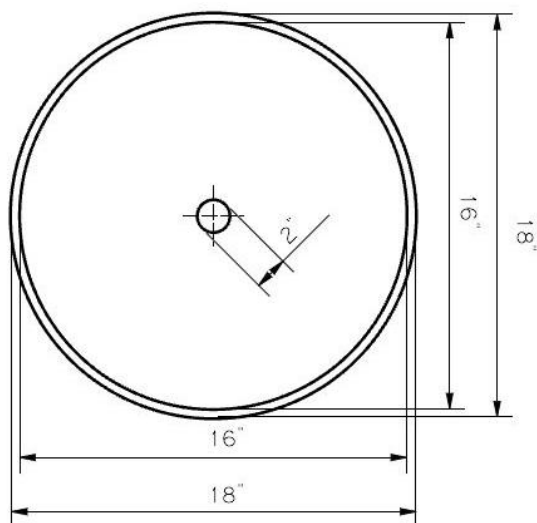

Product Diagram

1-877-500-SINK (7465)

WEST COAST WAREHOUSE: 510-667-9998 EAST COAST WAREHOUSE: 404-691-5088

WWW.AMERISINK.COM