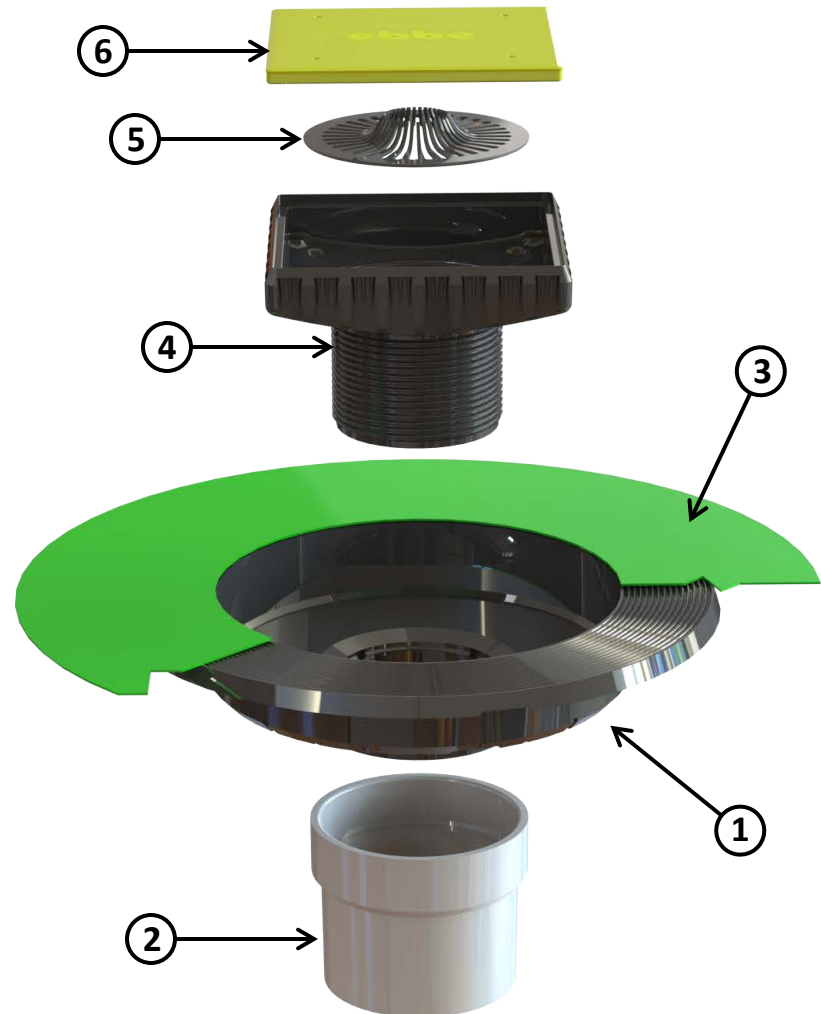

E4026 & 4028 VERSA DETAILS

MEETS: IAPMO IGC 195-2013a & ASME A112.18.2 /CSA B125.2 STANDARDS

THE INFORMATION CONTAINED IN THIS DRAWING IS THE SOLE PROPERTY OF EBBE AMERICA LC.. ANY REPRODUCTION IN PART OR AS A WHOLE WITHOUT THE WRITTEN PERMISSION OF EBBE AMERICA IS PROHIBITED. ebbe-america.com/patent

E4026: VERSA-ABS KIT

E4028: VERSA-PVC KIT

E4026 & 4028 VERSA-ABS / PVC Drain

1	ABS Bonding Flange	ABS
2	ABS or PVC Pipe Connection	ABS/PVC
3	Bonded Waterproof fabric	PE
4	Ebbe Square Riser	ABS
5	Ebbe Hair Trap	PE
6	Construction Plug	ABS

ebbe
VERSA

Waterproofing Fabric not shown for clarity.