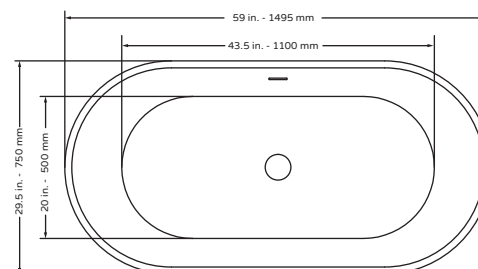

PT-1003-150

POP-UP DRAIN