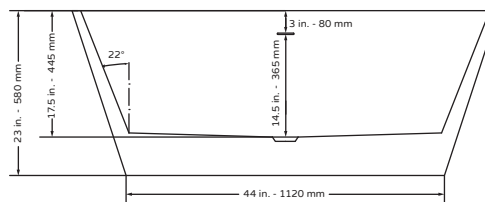

PT-1003-150