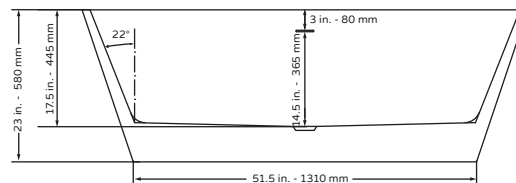

PULSE Freestanding Tub

Model # PT-1003, PT-1003-150

Specification Sheet

297 Anna St. | Watsonville, CA 95076
831.724.7300
www.PulseShowerSpas.com

TECHNICAL INFORMATION

- Installation: Freestanding
- Color: Polished White Acrylic
- Max Weight: 1102.31LBS (500kg)
- Drain Location: Center

PT-1003

- Product Weight: 90 lbs
- Water Capacity: 68.16 gal
- Box Dims: 69"x33.5"x25"

PT-1003-150

- Product Weight: 84 lbs
- Water Capacity: 56 gal
- Box Dims: 61"x31.5"x25"

PRODUCT FEATURES

- 100% polished white acrylic material
- Bathtub with waste/overflow
- Integral Slotted overflow allows for deep soaking

NOTES

- Measure your actual product for rough-in details
- Install this product according to the installation instructions
- Allow for 3" (76mm) diameter of clearance around the drain pipe on finished floor material to prevent drain body interference during installation
- Drain sold separately

CODE/STANDARDS

- cUPC Approved

WARRANTY

- 5 Years

PT-1003

PT-1003-150

POP-UP DRAIN