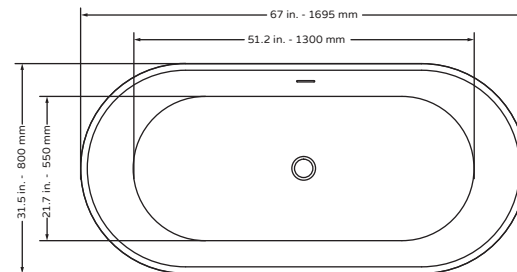

PULSE Freestanding Tub

Model # PT-1003, PT-1003-150

Specification Sheet

297 Anna St. | Watsonville, CA 95076
831.724.7300
www.PulseShowerSpas.com

TECHNICAL INFORMATION

- Installation: Freestanding
- Color: Polished White Acrylic
- Max Weight: 1102.31LBS (500kg)
- Drain Location: Center

PT-1003

- Product Weight: 90 lbs
- Water Capacity: 68.16 gal
- Box Dims: 69"x33.5"x25"

PT-1003-150

- Product Weight: 84 lbs
- Water Capacity: 56 gal
- Box Dims: 61"x31.5"x25"

PRODUCT FEATURES

- 100% polished white acrylic material
- Bathtub with waste/overflow
- Integral Slotted overflow allows for deep soaking

NOTES

- Measure your actual product for rough-in details
- Install this product according to the installation instructions
- Allow for 3" (76mm) diameter of clearance around the drain pipe on finished floor material to prevent drain body interference during installation
- Drain sold separately

CODE/STANDARDS

- cUPC Approved

WARRANTY

- 5 Years

PT-1003

PT-1003-150

POP-UP DRAIN