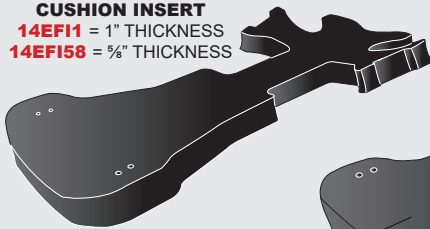

Please refer to one of these model numbers when ordering parts.

**SKU CODES DENOTED IN RED FOR ORDER EFFICIENCY**

MODEL  
**0714E**<sup>®</sup>  
 WIDE

**0714E**<sup>®</sup> TUCKED IN NO WRINKLE LINER  
**14ENWL** FOR BOTH 1" & 5/8" THICKNESSES

**0714**<sup>®</sup> TUCKED IN NO WRINKLE LINER  
**14SNWL** FOR BOTH 1" & 5/8" THICKNESSES

**0714/0714E**<sup>®</sup>  
**HOOK 'N LOOP 1.5" x 8.5"**  
 To attach liner to frame

**0714E**<sup>®</sup>  
**CUSHION INSERT**  
**14EF11** = 1" THICKNESS  
**14EF158** = 5/8" THICKNESS

**0714**<sup>®</sup>  
**CUSHION INSERT**  
**14SF11** = 1" THICKNESS  
**14SF158** = 5/8" THICKNESS

**0714/0714E**<sup>®</sup>  
**HOOK 'N LOOP 1.5"**  
 To attach cushion to frame

**SMARTLOCK**<sup>®</sup> PLUS  
**BUCKLE**  
 SEE INSET 2