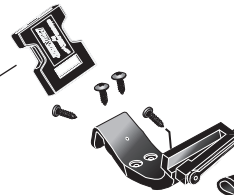

**0714**<sup>®</sup> TUCKED IN NO WRINKLE LINER  
**14SNWL** FOR BOTH 1" & 5/8" THICKNESSES

**0714/0714E**<sup>®</sup>  
**HOOK 'N LOOP 1.5" x 8.5"**  
 To attach liner to frame

**0714E**<sup>®</sup>  
**CUSHION INSERT**  
**14EF11** = 1" THICKNESS  
**14EF158** = 5/8" THICKNESS

**0714**<sup>®</sup>  
**CUSHION INSERT**  
**14SF11** = 1" THICKNESS  
**14SF158** = 5/8" THICKNESS

**0714/0714E**<sup>®</sup>  
**HOOK 'N LOOP 1.5"**  
 To attach cushion to frame

**SMARTLOCK**<sup>®</sup> PLUS  
**BUCKLE**  
 SEE INSET 2

Compatible with  
**0714/0714E**<sup>®</sup>

**BUCKLE HARDWARE KIT**  
**BHK-A**

LONGER BUCKLE SLOT IS USED TO ATTACH BUCKLE TO 0714 (OUTLINED IN RED). SHORTER SLOT FACES OUT.

Works with all custom fit models past & present and replaces all straps with hook 'n loop\*.  
 For custom length, cut excess strap length & leave 3". Single cut end with lighter to prevent fraying.  
 \*Straps with hook 'n loop available for purchase upon special order request