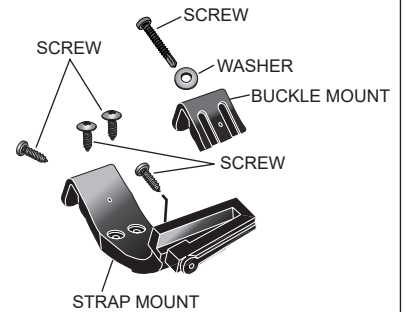

**SMARTLOCK**<sup>®</sup> PLUS  
**BUCKLE**  
 SEE INSET 2

**UNIVERSAL STRAP**  
**USTBK**

**INSET 1**

**0714/0714E**<sup>®</sup> **STRAP/BUCKLE MOUNT KIT**  
**14SBM**

Sold as a complete unit

**INSET 2**

**SMARTLOCK**<sup>®</sup> PLUS  
**BUCKLE**  
**SLPB**

Compatible with  
**0714/0714E**<sup>®</sup>

**BUCKLE HARDWARE KIT**  
**BHK-A**

LONGER BUCKLE SLOT IS USED TO ATTACH BUCKLE TO 0714 (OUTLINED IN RED). SHORTER SLOT FACES OUT.

Works with all custom fit models past & present and replaces all straps with hook 'n loop\*.  
 For custom length, cut excess strap length & leave 3". Single cut end with lighter to prevent fraying.  
 \*Straps with hook 'n loop available for purchase upon special order request