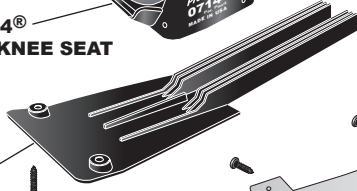

**0714/0714E**<sup>®</sup>  
**STRAP MOUNT**  
 SEE INSET 1

**UNIVERSAL STRAP**  
**USTBK**

**SMARTLOCK**<sup>®</sup> PLUS  
**BUCKLE**  
 SEE INSET 2

**0714/0714E**<sup>®</sup>  
**BUCKLE MOUNT**  
 SEE INSET 1

**0714/0714E**<sup>®</sup>  
**SHIN PLATE**

**0714E**<sup>®</sup>  
**WIDE KNEE SEAT**

**0714**<sup>®</sup>  
**STANDARD KNEE SEAT**

**0714/0714E**<sup>®</sup>  
**BOOT PLATE**

**0714/0714E**<sup>®</sup>  
**RUBBER BOOT**  
**14RB**

**SMARTLOCK**<sup>®</sup> PLUS  
**BUCKLE**  
 SEE INSET 2

**UNIVERSAL STRAP**  
**USTBK**

**INSET 1**

**0714/0714E**<sup>®</sup> **STRAP/BUCKLE MOUNT KIT**  
**14SBM**

Sold as a complete unit

**INSET 2**

**SMARTLOCK**<sup>®</sup> PLUS  
**BUCKLE**  
**SLPB**

Compatible with  
**0714/0714E**<sup>®</sup>

**BUCKLE HARDWARE KIT**  
**BHK-A**

LONGER BUCKLE SLOT IS USED TO ATTACH BUCKLE TO 0714 (OUTLINED IN RED). SHORTER SLOT FACES OUT.

Works with all custom fit models past & present and replaces all straps with hook 'n loop\*.  
 For custom length, cut excess strap length & leave 3". Single cut end with lighter to prevent fraying.  
 \*Straps with hook 'n loop available for purchase upon special order request