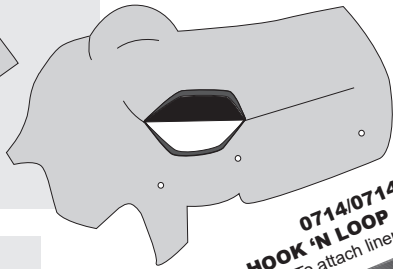

Please refer to one of these model numbers when ordering parts.

**SKU CODES DENOTED IN RED FOR ORDER EFFICIENCY**

MODEL  
**0714E**<sup>®</sup>  
 WIDE

**0714E**<sup>®</sup> TUCKED IN NO WRINKLE LINER  
**14ENWL** FOR BOTH 1" & 5/8" THICKNESSES

**0714**<sup>®</sup> TUCKED IN NO WRINKLE LINER  
**14SNWL** FOR BOTH 1" & 5/8" THICKNESSES

**0714/0714E**<sup>®</sup>  
**HOOK 'N LOOP 1.5" x 8.5"**  
 To attach liner to frame

**0714E**<sup>®</sup>  
**CUSHION INSERT**  
**14EF11** = 1" THICKNESS  
**14EF158** = 5/8" THICKNESS

**0714**<sup>®</sup>  
**CUSHION INSERT**  
**14SF11** = 1" THICKNESS  
**14SF158** = 5/8" THICKNESS

**0714/0714E**<sup>®</sup>  
**HOOK 'N LOOP 1.5"**  
 To attach cushion to frame

**SMARTLOCK**<sup>®</sup> PLUS  
**BUCKLE**  
 SEE INSET 2